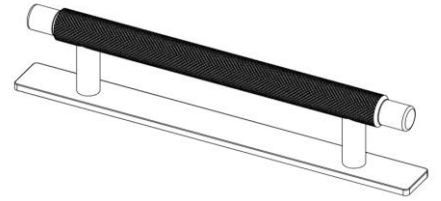

## MANOR BACK

MANOR RANGE

- GOLD
- INOX LOOK
- ANTIQUE BRASS
- MATT BLACK

LENGTH	PROJECTION	HOLE CENTRE
246mm	39mm	192mm