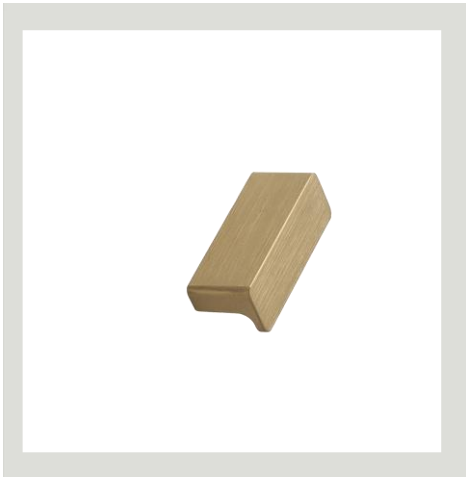

## ELAN

ELAN RANGE

- BRUSHED BRASS
- BRUSHED BLACK
- BRUSHED INOX

LENGTH	PROJECTION	HOLE CENTRE
200mm	17.5mm	160mm